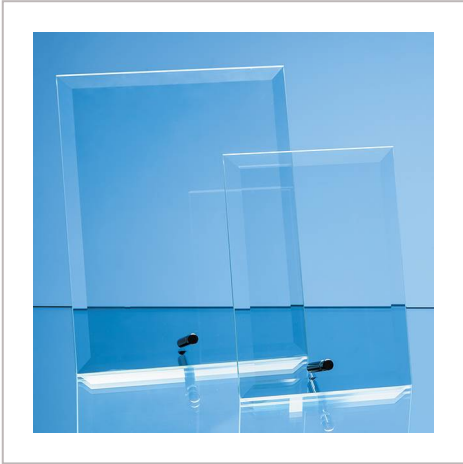

## Jade Glass Bevelled Rectangle With Chrome Pin

18CM X 12.5CM X 5MM JADE GLASS BEVELLED RECTANGLE  
WITH CHROME PIN

METHOD	Engraved
PRINT AREA	H120, W90
MATERIAL	Glass
COLOURS	Jade
SIZE	H180, W125
AWARD PACKAGING	White Skillet Boxes
WEIGHT	1.3KG
MOQ	1
CARTON QUANTITY	15
CARTON WEIGHT	20KG
CARTON DIMENSIONS	61cm x 46cm x 46cm